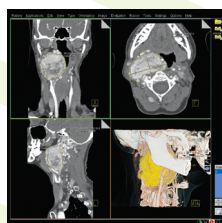

Leading Imaging for Oncology

To make a booking or speak with a Radiologist, contact the rooms directly or on our main telephone number **8402 0200**.

Services provided at Radiology SA include:

X-Ray	Cardiac CT	Cardiac Nuclear Medicine
Ultrasound	MRI Scanning	Mammography
Dental Imaging	Digital Angiography	Interventional Radiology
Multislice CT	Nuclear Medicine	Bone Densitometry

Our Doctors:

Dr Rey Casse	Dr Gerald Fon	Dr Adam Koukourou	Dr Nick Rice	Dr Chris Whisson
Dr John Chan	Dr Timothy Geake	Dr Brett Lorraine	Dr Brian Roache	Dr Michael Wilks
Dr Ghee Chew	Dr Vivian Hall	Dr Charles Lott	Dr Susie Saloniklis	
Dr Robert Cooper	Dr Bronte Hockley	Dr Leigh Mosel	Dr Avninder Sandhu	
Dr David Croser	Dr Evelyn Kat	Dr Ramon Pathi	Dr John Sykes	
Dr Glenn Drogemuller	Dr MaryAnn King	Dr John Reece	Dr Lynette Taylor	

Enquiries:

T **8402 0200**

Our locations:

CALVARY NORTH ADELAIDE HOSPITAL

89 Strangways Terrace,
North Adelaide

T **8402 0262**

F **8402 0272**

MARION MEDICAL CENTRE

199 Sturt Road,
Seacombe Gardens

T **8306 3831**

F **8306 3839**

MEMORIAL HOSPITAL

Sir Edwin Smith Avenue,
North Adelaide

T **8402 0282**

F **8402 0292**

NORTH EASTERN COMMUNITY HOSPITAL

Heading Avenue,
Campbelltown

T **8165 9050**

F **8165 9060**

PORT ADELAIDE MEDICAL CENTRE

60 Marryatt Street
(Cnr Thomas Place),
Port Adelaide

T **8403 7402**

F **8403 7410**